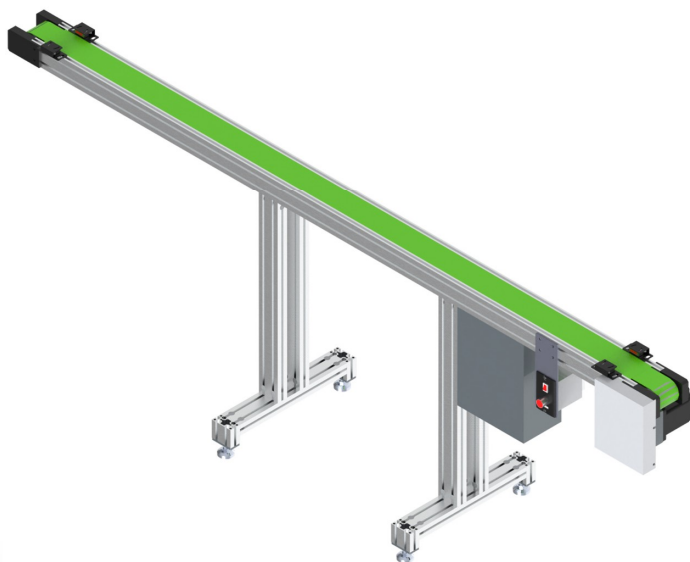

**特色:**  
**Features:**

- 用於工件搬運、傳送  
For workpiece carrying and transporting.
- 提供客製化設計與組合  
We also provide customized-layout,  
and combine with other type of stocker.

 ATPFD-0F 輸送帶供料機-Belt conveyor Type

# 輸送帶式供料機

運用範例  
Example

※以上圖片僅供參考，請以實際出貨設備/設計為準。

All Pictures shown are for illustration purpose only. Actual product/design may vary due to product enhancement.