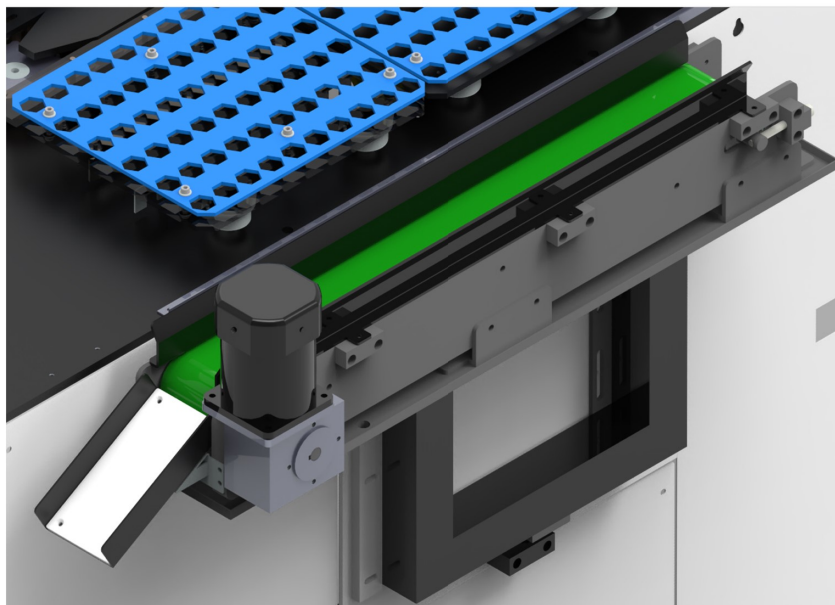

**特色:**  
**Features:**

- 用於工件搬運、傳送  
For workpiece carrying and transporting.
- 提供客製化設計與組合  
We also provide customized-layout,  
and combine with other type of stocker.

 ATPFD-0F 輸送帶供料機-Belt conveyor Type

# 輸送帶式供料機

運用範例  
Example

※以上圖片僅供參考，請以實際出貨設備/設計為準。

All Pictures shown are for illustration purpose only. Actual product/design may vary due to product enhancement.