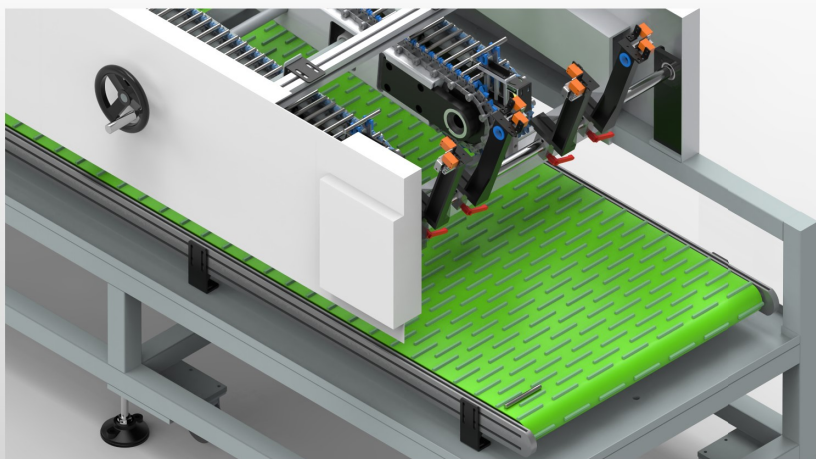

**特色:**  
**Features:**

- 用於工件搬運、傳送  
For workpiece carrying and transporting.
- 提供客製化設計與組合  
We also provide customized-layout,  
and combine with other type of stocker.

 ATPFD-0F 輸送帶供料機-Belt conveyor Type

# 輸送帶式供料機

運用範例  
Example

※以上圖片僅供參考，請以實際出貨設備/設計為準。

All Pictures shown are for illustration purpose only. Actual product/design may vary due to product enhancement.