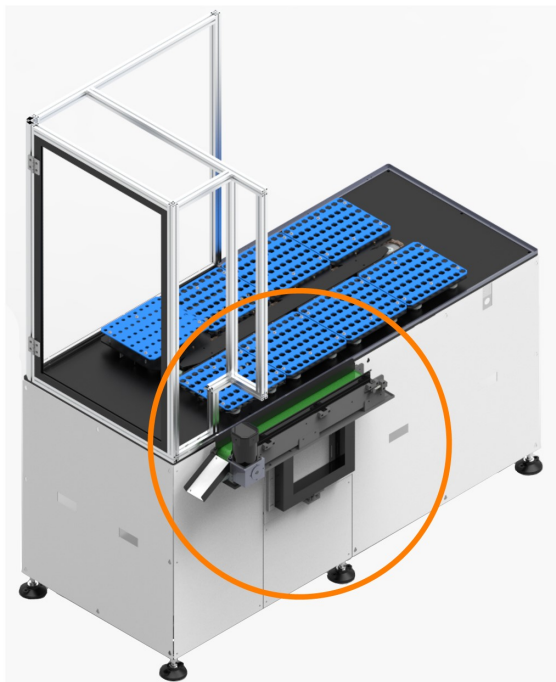

**特色:**  
**Features:**

- 用於工件搬運、傳送  
For workpiece carrying and transporting.
- 提供客製化設計與組合  
We also provide customized-layout,  
and combine with other type of stocker.

 ATPFD-0F 輸送帶供料機-Belt conveyor Type

# 輸送帶式供料機

運用範例  
Example

※以上圖片僅供參考，請以實際出貨設備/設計為準。

All Pictures shown are for illustration purpose only. Actual product/design may vary due to product enhancement.